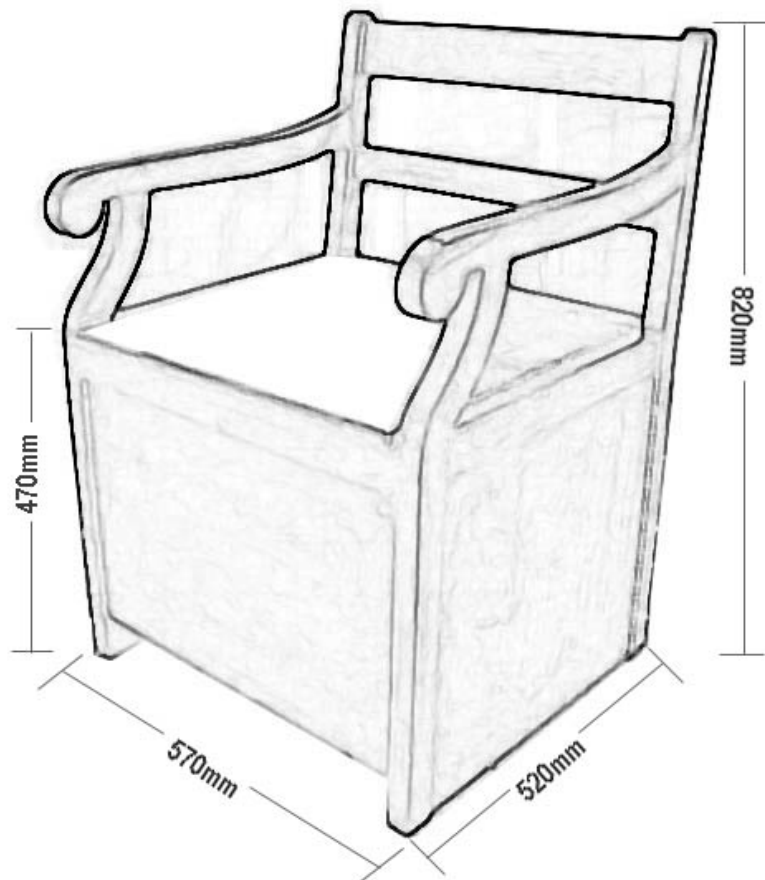

CHAISE PERCEE

The Chaise Percée is handmade and is available in any wood. It can be used with a concealed cistern and flush handle (not shown), or a matching timber high level cistern.

THE
WATER/
MONOPOLY