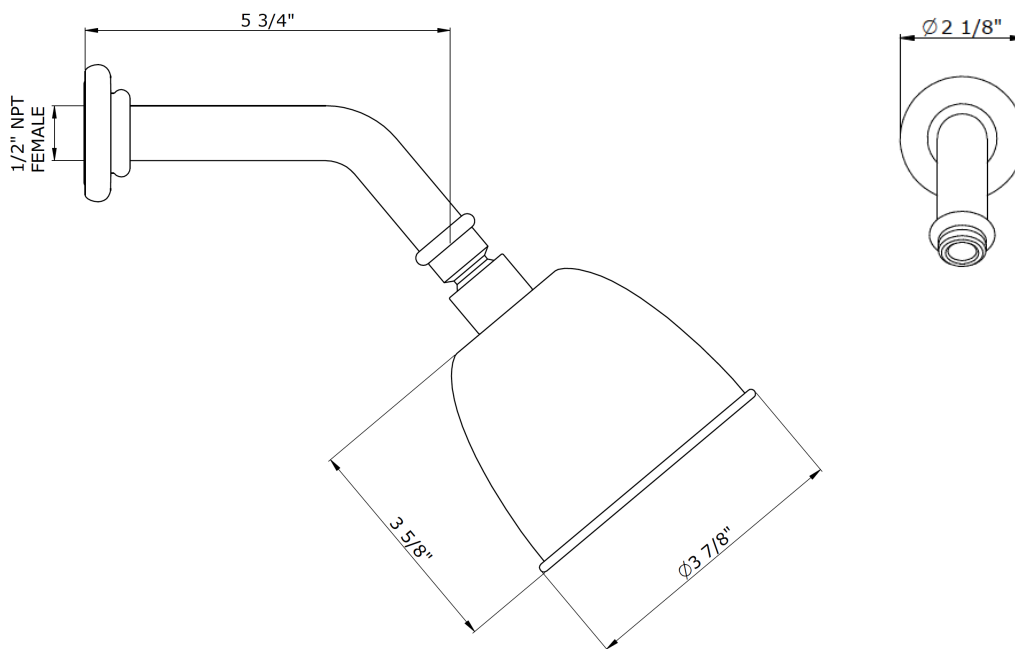

ROCKWELL WALL MOUNTED SHOWER ARM AND ROSE - US

Rockwell wall mounted shower arm with 4" shower rose and swivel. It can either be in all metal or a Rockwell color: lilac/Bonbon, orange/Squash, black/Graphite/Ink, white/Snowdrop, grey/Seattle, green/Willow, blue/Powder, yellow/Sherbet, red/Lipstick and pale pink/Conch.
Manufactured in England.

Technical Details

Will be supplied with a 2 US gallon per minute regulator
Diameter of showerhead: 3 7/8"
Inlet Connection: 1/2" male NPT
Swivel: Yes
Primary material: Brass

Product Notes

All dimensions are based on original specifications and are subject to change and variation.