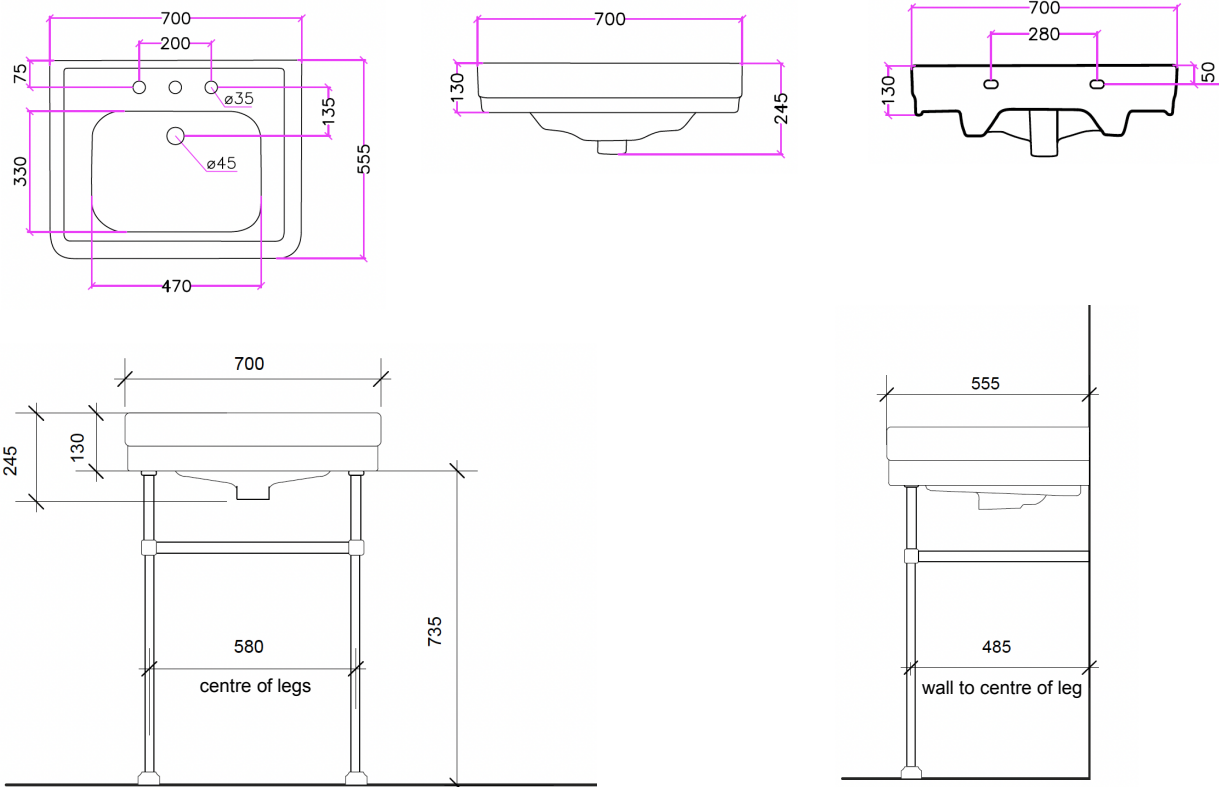

SOHO MEDIUM BASIN ON A FRAME

The Soho basin is a reproduction of a classic 1930's basin. This basin is seen here on a nickel cube jointed frame and is available with 0, 1, 2 or 3 tap holes.

Product Notes

Dimensions shown in mm.

Please note that ceramic has a dimensional tolerance of + / - 3%.