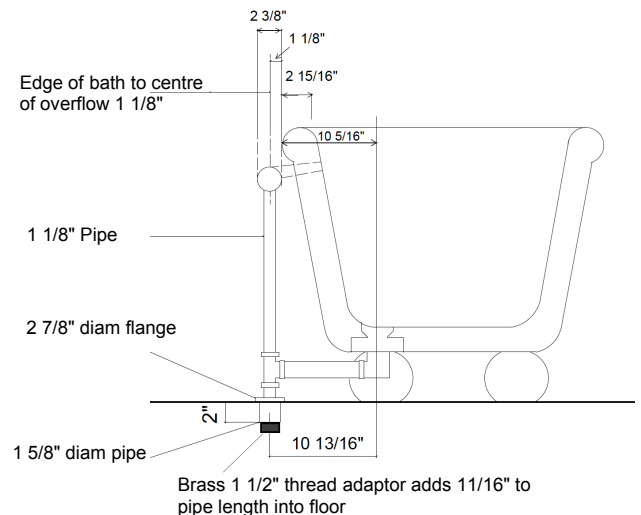

Length: 67"

Width: 31 1/2"

Height: 27 1/4"

Capacity: 70 US Gallons

Dry weight: 176lb

**Rockwell bath with feet
(dims in inches)**

O/A Length	67"
O/A Width	31 1/2"
O/A Height	27 1/4"
Int Length	58 1/4" apr
Int Width	24 7/16" apr
Int Depth	19 11/16" apr

Waste: 1 1/2"; Overflow: 28mm into 42mm waste pipe - outlet is UK 1 1/2" BSP - USA 1 1/2" IPS .

We only supply fittings above the floor. We do not supply the trap; the trap needs to go beneath the floor. Dimensions are given in inches, they are a guide only and may vary from bath to bath. The pipe into the floor can be trimmed to suit.