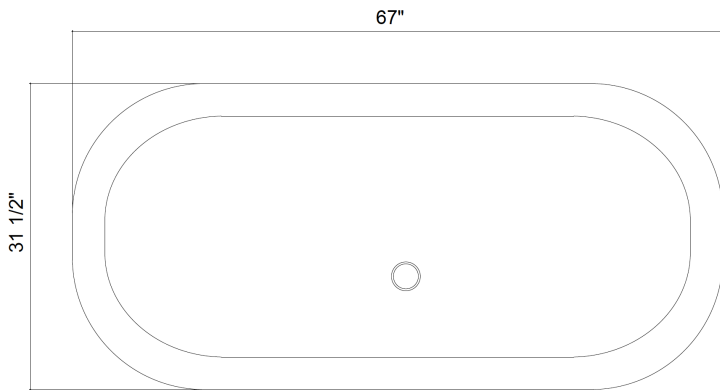

ROCKWELL BATH WITH FEET - US

The Rockwell bath is a reproduction of an antique bath with a modern twist, equally at home in a traditional or contemporary setting. It is manufactured in England from Vitrite™, a stone and mineral composite that replicates the look and feel of the original bath but without the weight.

Length: 67"

Width: 31 1/2"

Height: 27 1/4"

Capacity: 70 US Gallons

Dry weight: 176lb

**Rockwell bath with feet
(dims in inches)**

O/A Length	67"
O/A Width	31 1/2"
O/A Height	27 1/4"
Int Length	58 1/4" apr
Int Width	24 7/16" apr
Int Depth	19 11/16" apr

Waste: 1 1/2"; Overflow: 28mm into 42mm waste pipe - outlet is UK 1 1/2" BSP - USA 1 1/2" IPS .

We only supply fittings above the floor. We do not supply the trap; the trap needs to go beneath the floor. Dimensions are given in inches, they are a guide only and may vary from bath to bath. The pipe into the floor can be trimmed to suit.