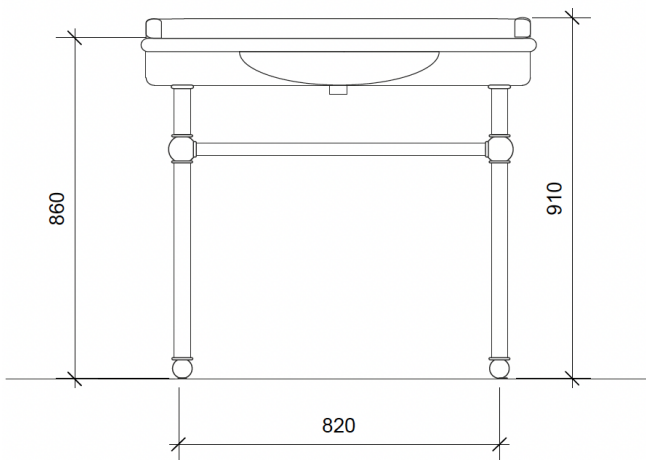

LARGE PARIS BASIN ON FRAME

This is a reproduction of a French bow fronted single basin, made in the 1920's, mounted on a polished nickel frame. It is also available on a pedestal. Available in three sizes and with a choice of either one, two, three or no tap holes.