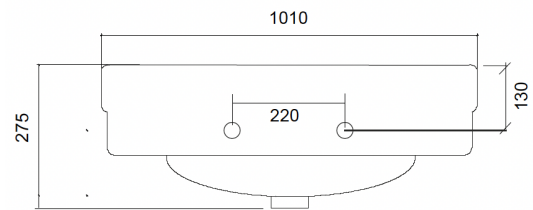

LARGE PARIS BASIN ON FRAME

This is a reproduction of a French bow fronted single basin, made in the 1920's, mounted on a polished nickel frame. It is also available on a pedestal. Available in three sizes and with a choice of either one, two, three or no tap holes.