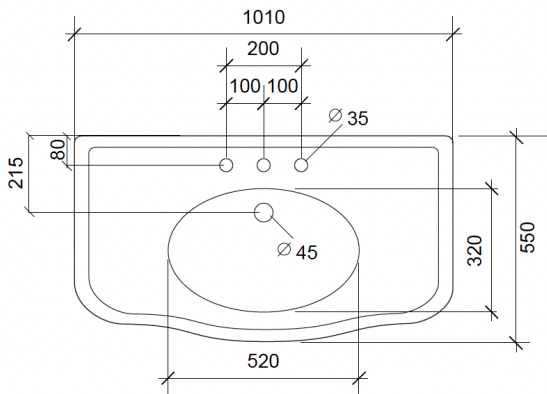

LARGE PARIS BASIN ON FRAME

This is a reproduction of a French bow fronted single basin, made in the 1920's, mounted on a polished nickel frame. It is also available on a pedestal. Available in three sizes and with a choice of either one, two, three or no tap holes.