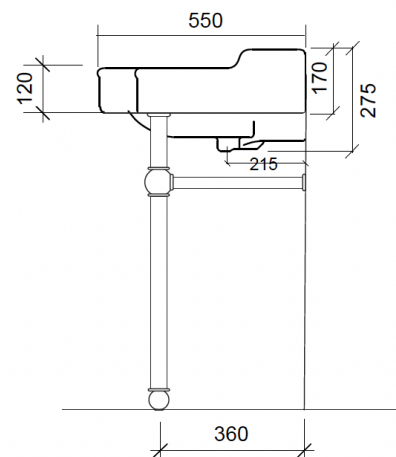

LARGE PARIS BASIN ON FRAME

This is a reproduction of a French bow fronted single basin, made in the 1920's, mounted on a polished nickel frame. It is also available on a pedestal. Available in three sizes and with a choice of either one, two, three or no tap holes.