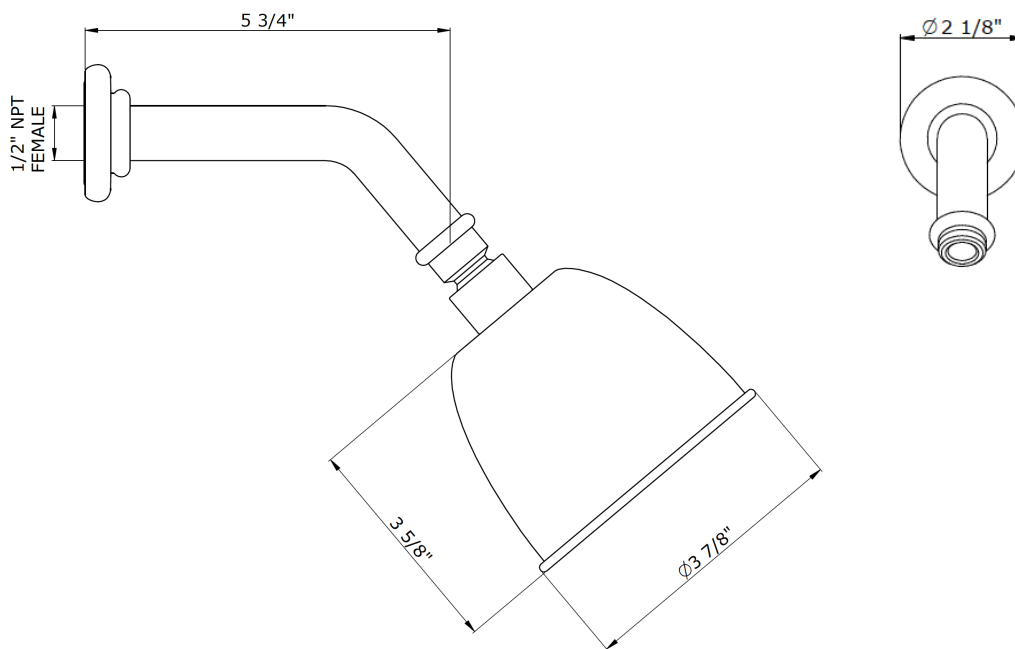

# ROCKWELL WALL MOUNTED SHOWER ARM AND ROSE - US

Rockwell wall mounted shower arm with 4" shower rose and swivel. It can either be in all metal or a Rockwell color: lilac/Bonbon, orange/Squash, black/Graphite/Ink, white/Snowdrop, grey/Seattle, green/Willow, blue/Powder, yellow/Sherbet, red/Lipstick and pale pink/Conch.  
Manufactured in England.

## Technical Details

Will be supplied with a 2 US gallon per minute regulator  
Diameter of showerhead: 3 7/8"  
Inlet Connection: 1/2" male NPT  
Swivel: Yes  
Primary material: Brass

## Product Notes

All dimensions are based on original specifications and are subject to change and variation.

THE  
WATER/  
MONOPOLY

10/14 Lonsdale Road, London, NW6 6RD  
+44 (0)20 7624 2636 thewatermonopoly.com