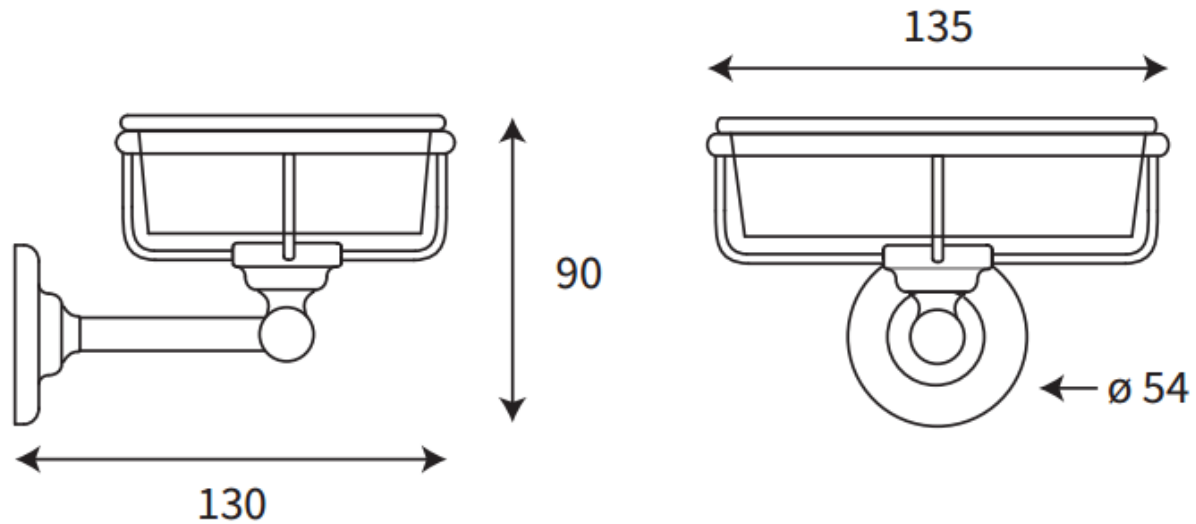

ROCKWELL SOAP DISH

Rockwell soap dish available in a range of colours to match the highlights of your bathrooms. Shown here in white/Snowdrop.

THE
WATER/
MONOPOLY

+44 (0)20 7624 2636 - thewatermonopoly.com