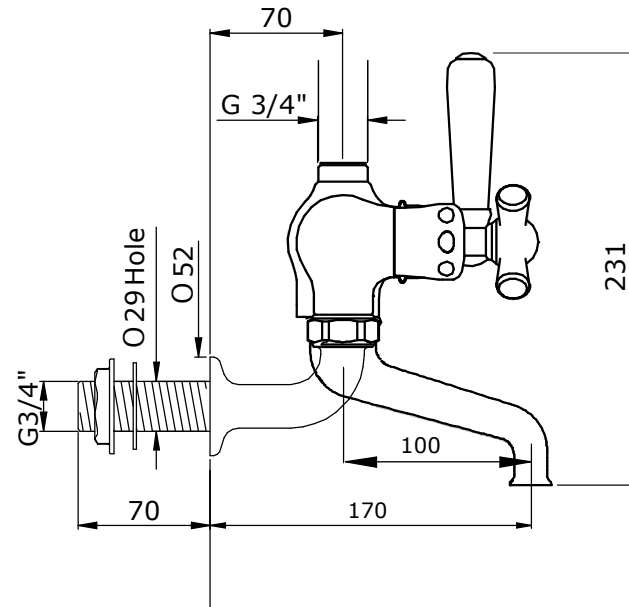

ROCKWELL BATH SHOWER MIXER WITH SHORT SPOUT

ROCKWELL BATH SHOWER MIXER WITH
100MM SPOUT REACH (WM9131) AND
ROCKWELL 3/4" WALL UNIONS
(WM.9081)

THE
WATER/
MONOPOLY