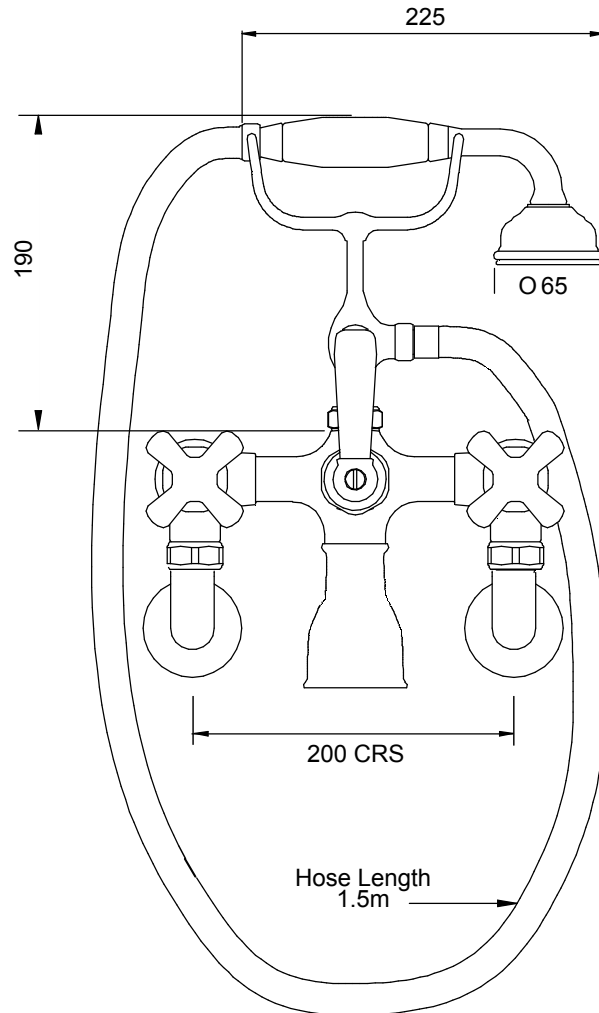

ROCKWELL BATH SHOWER MIXER WITH SHORT SPOUT

ROCKWELL BATH SHOWER MIXER WITH
100MM SPOUT REACH (WM9131) AND
ROCKWELL 3/4" WALL UNIONS
(WM.9081)

THE
WATER/
MONOPOLY