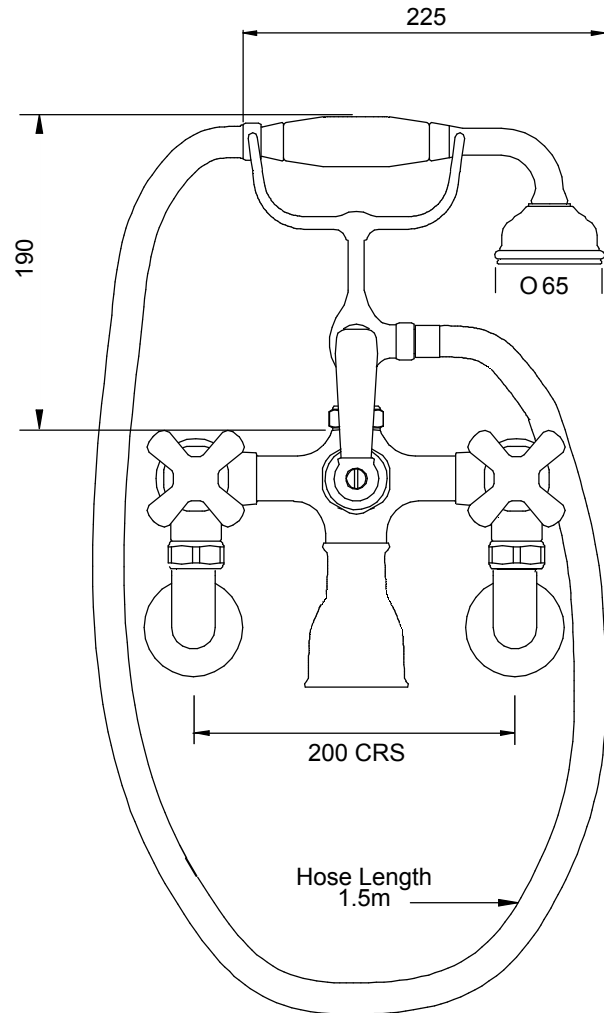

ROCKWELL BATH SHOWER MIXER WITH SHORT SPOUT

ROCKWELL BATH SHOWER MIXER WITH
150MM SPOUT REACH (WM1933)
WITH
ROCKWELL 3/4" WALL UNIONS
(WM.9081)

THE
WATER/
MONOPOLY