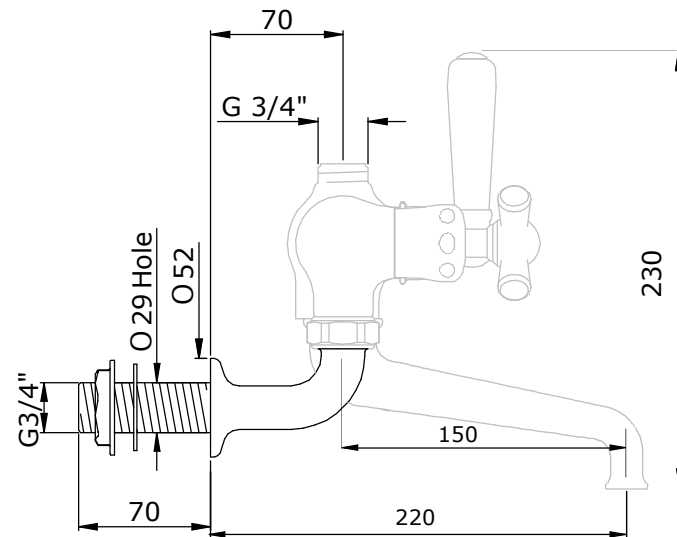

ROCKWELL BATH SHOWER MIXER WITH SHORT SPOUT

ROCKWELL BATH SHOWER MIXER WITH
150MM SPOUT REACH (WM1933)
WITH
ROCKWELL 3/4" WALL UNIONS
(WM.9081)

THE
WATER/
MONOPOLY