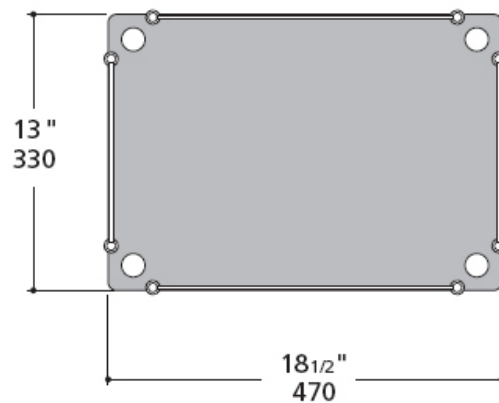

# LONSDALE RECTANGULAR TROLLEY

Lonsdale Trolley 470mm with either clear, white or black glass shelves. Please note that the polished brass and aged brass finishes are not available on wheels.

THE  
WATER/  
MONOPOLY