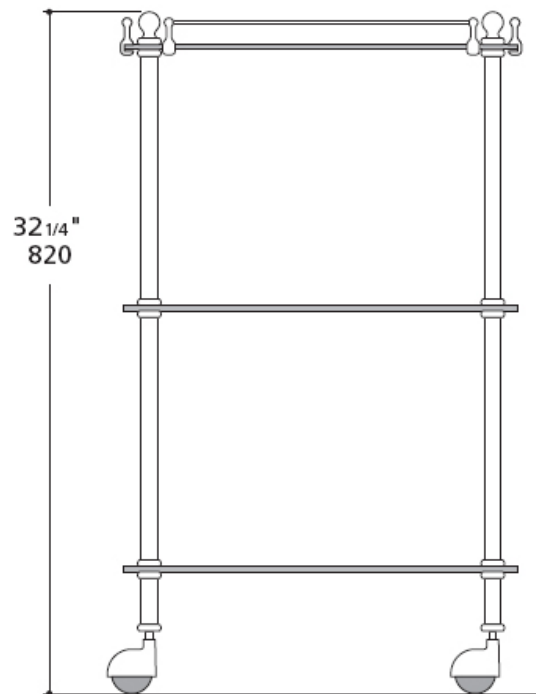

# LONSDALE RECTANGULAR TROLLEY

Lonsdale Trolley 470mm with either clear, white or black glass shelves. Please note that the polished brass and aged brass finishes are not available on wheels.

THE  
WATER/  
MONOPOLY