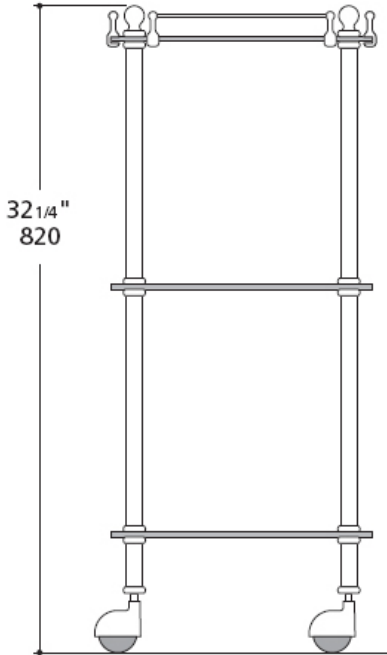

LONSDALE TROLLEY IN 330MM

Lonsdale Trolley available with clear, white or black glass shelves. Please note that the polished brass and aged brass finishes are not available on wheels.

THE
WATER/
MONOPOLY