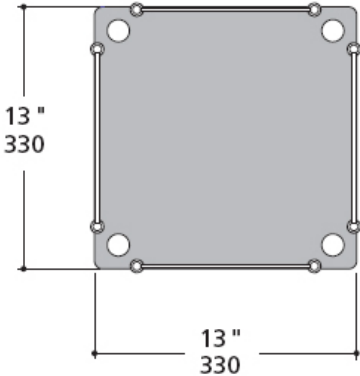

LONSDALE TROLLEY IN 330MM

Lonsdale Trolley available with clear, white or black glass shelves. Please note that the polished brass and aged brass finishes are not available on wheels.

THE
WATER/
MONOPOLY