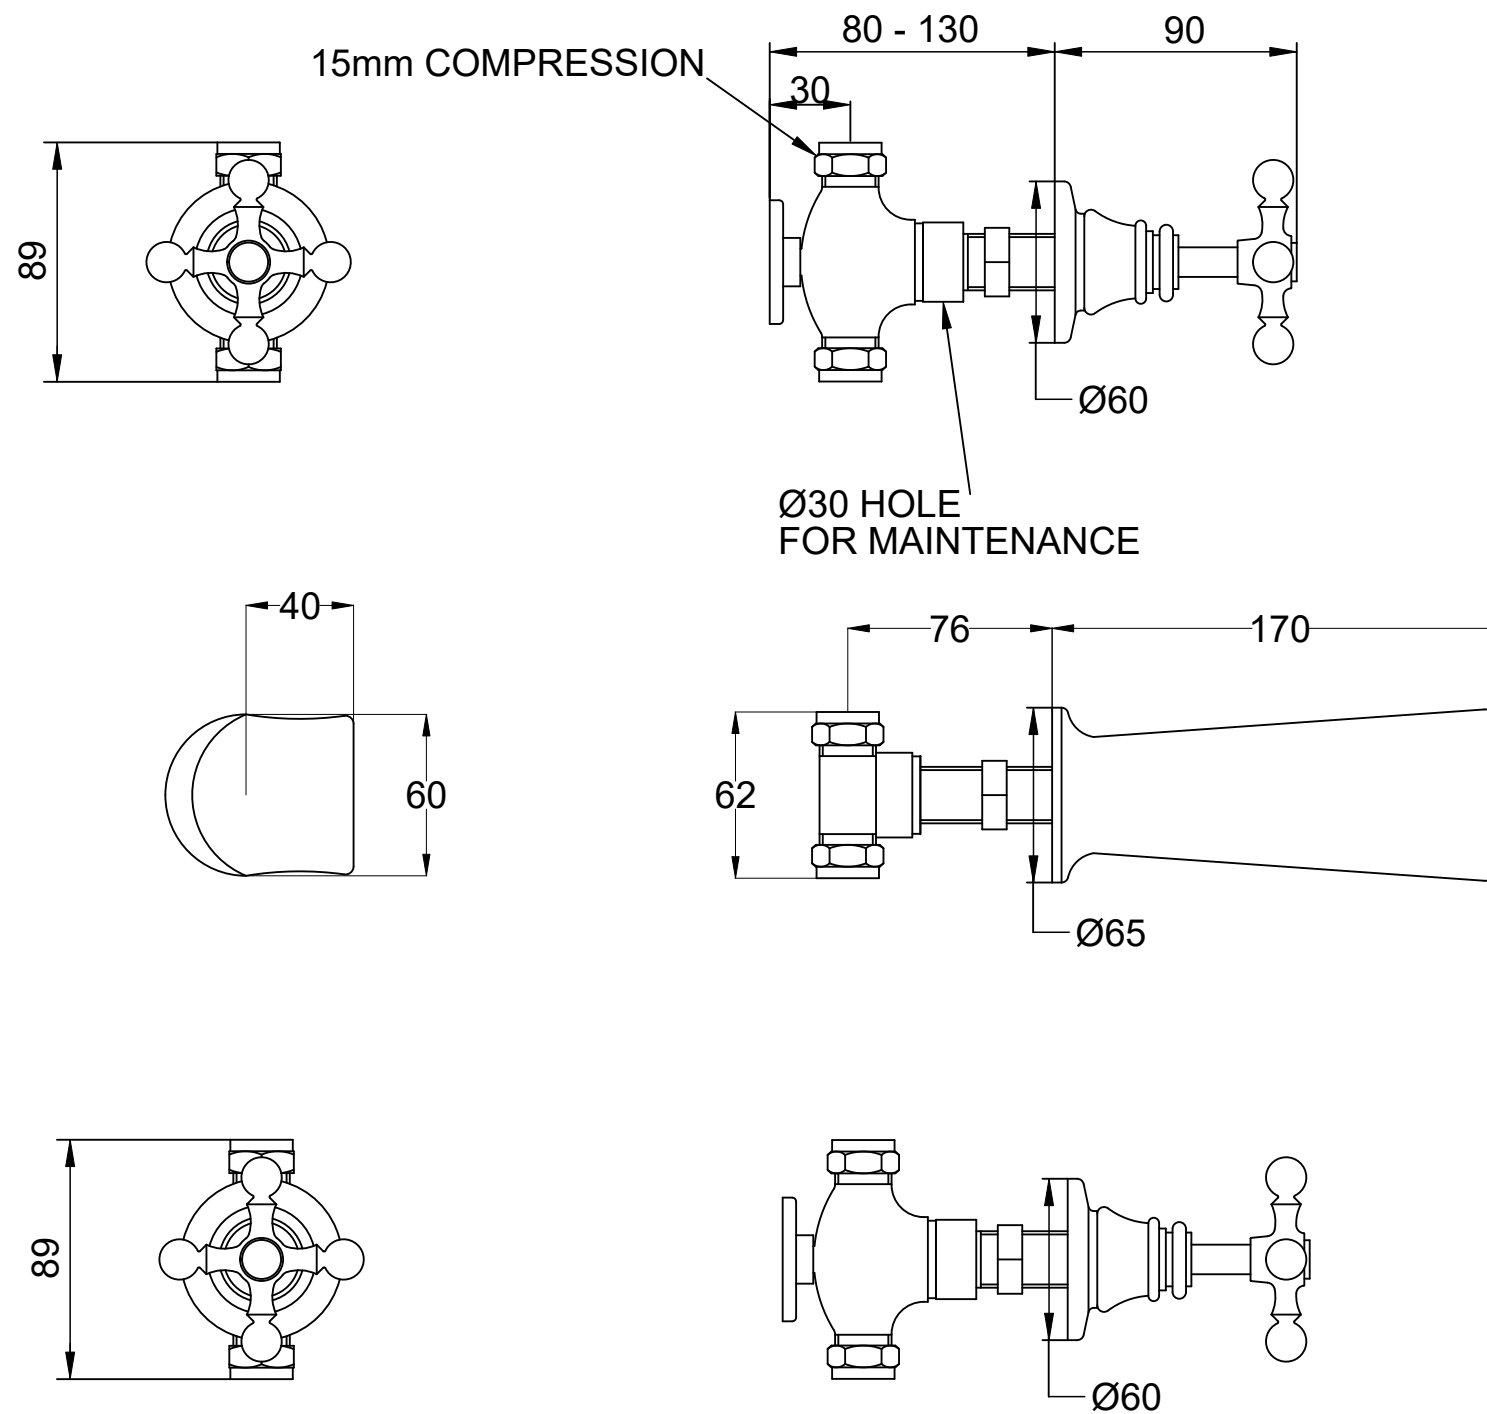

# SOHO WALL MOUNTED BASIN MIXER WITH 170MM CAST SPOUT & CROSSTOPS

Soho wall mounted 3 hole basin mixer with cast 170mm cast spout with roughs and T piece and crosshead valves. Also available with white, black, walnut or all metal levers.

PLEASE NOTE THE MEASUREMENTS GIVEN ARE A GUIDE ONLY.

UNLESS OTHERWISE SPECIFIED  
DIMENSIONS ARE IN MILLIMETERS

THE  
WATER/  
MONOPOLY

+44 (0)20 7624 2636 - thewatermonopoly.com