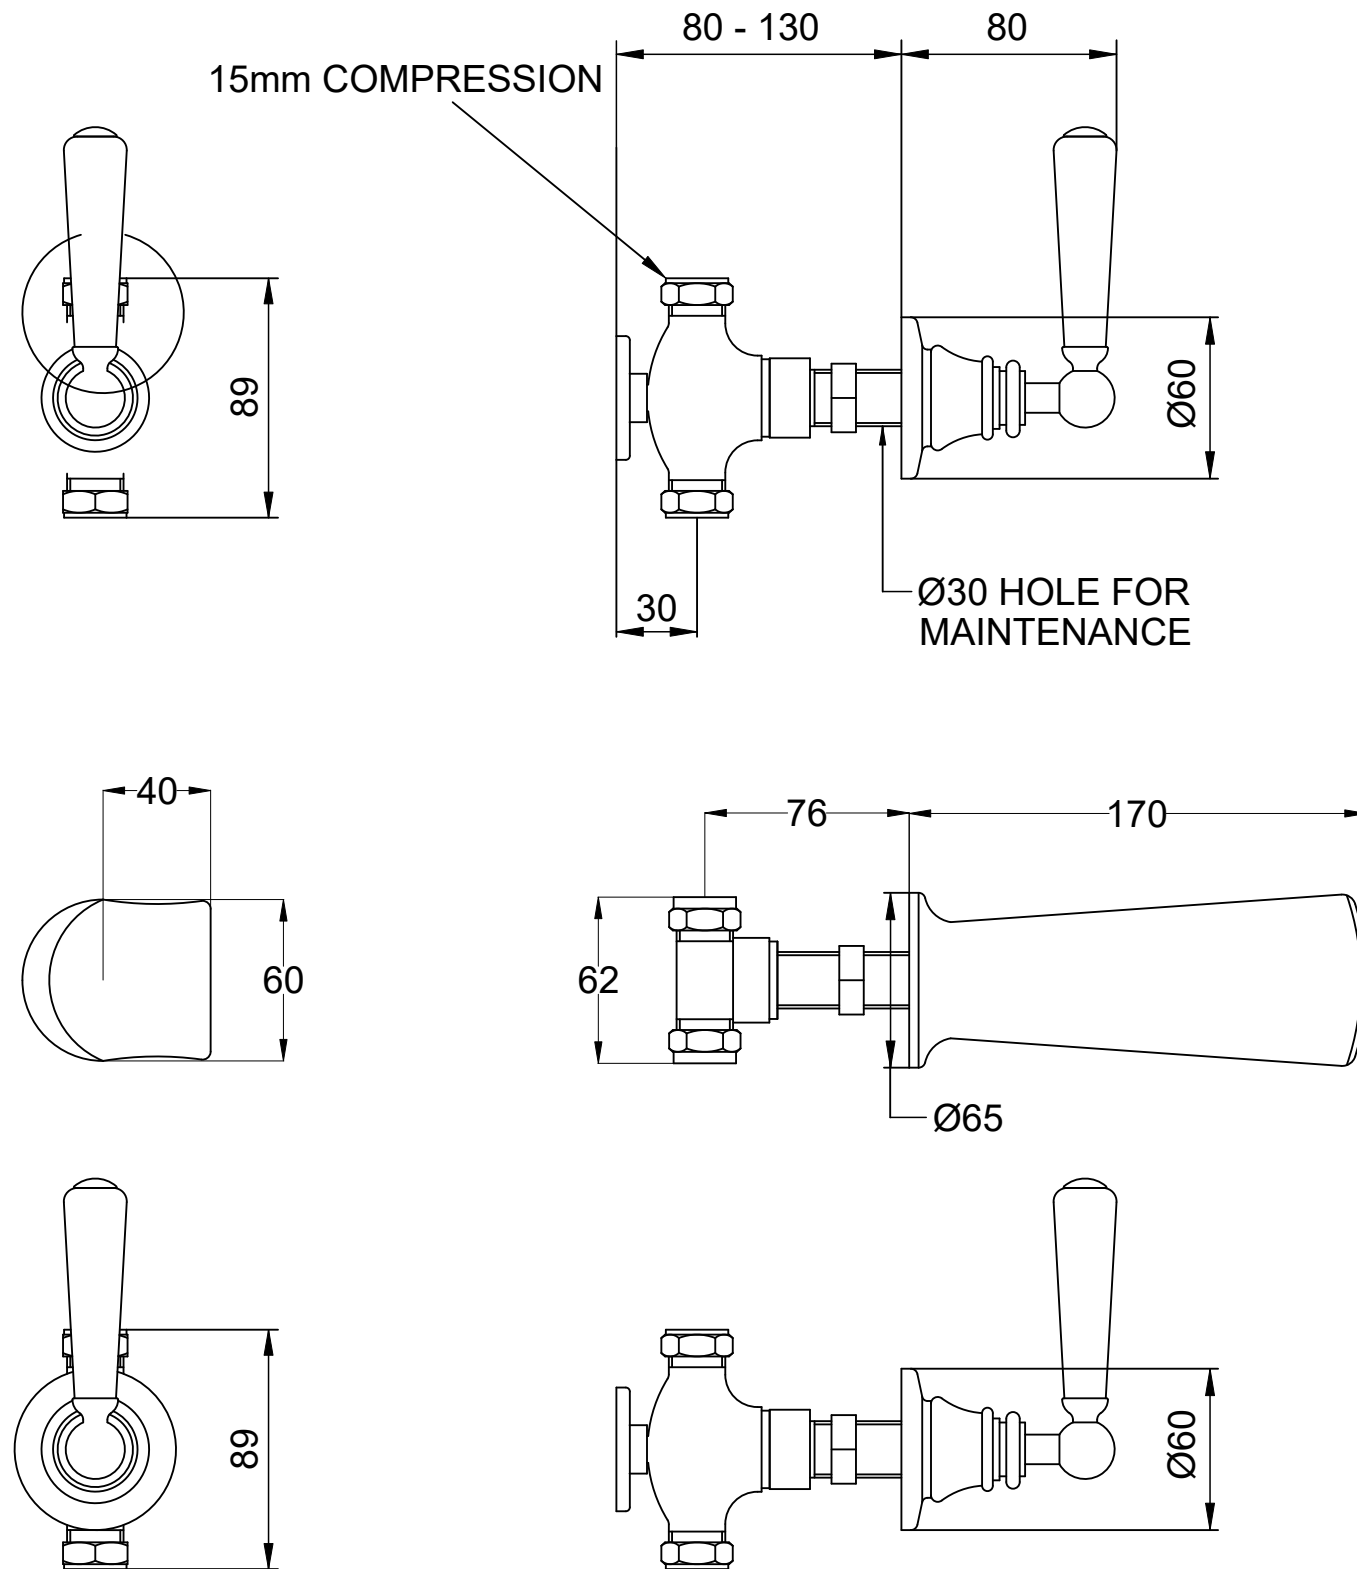

SOHO WALL MOUNTED BASIN MIXER WITH 170MM CAST SPOUT & LEVERS

Soho wall mounted 3 hole basin mixer with cast 170mm cast spout with roughs and T piece and crosshead valves. Also available with white, black, walnut or all metal levers.

PLEASE NOTE THE MEASUREMENTS GIVEN ARE A GUIDE ONLY.

UNLESS OTHERWISE SPECIFIED
DIMENSIONS ARE IN MILLIMETERS

THE
WATER/
MONOPOLY

+44 (0)20 7624 2636 - thewatermonopoly.com