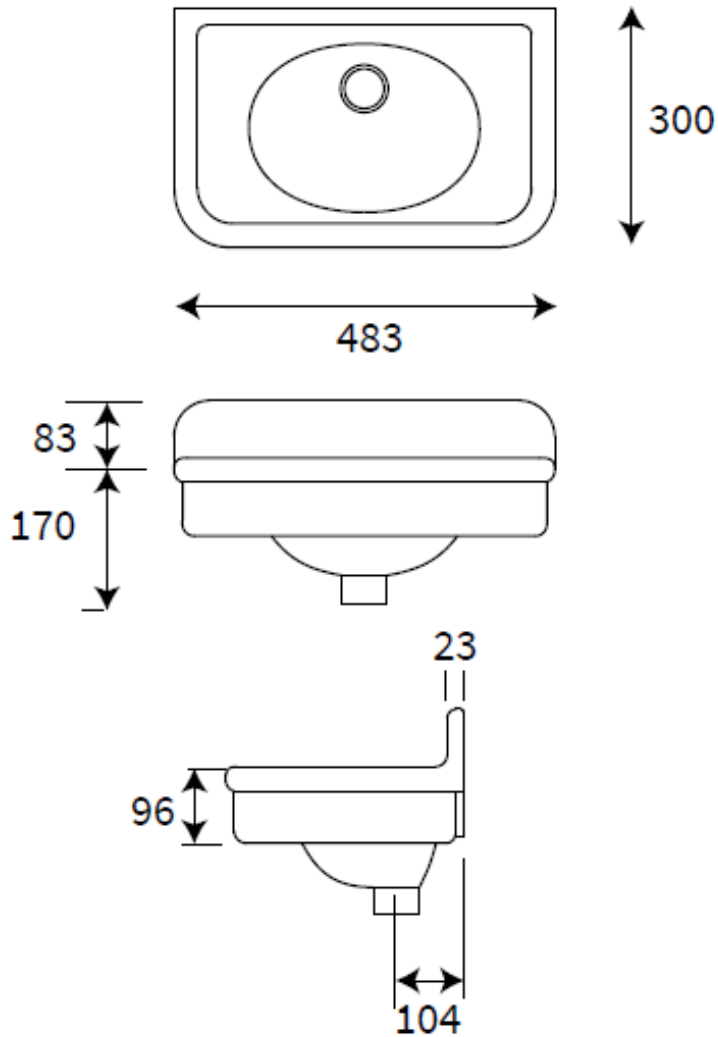

# ROCKWELL WALL HUNG CLOAKROOM BASIN

The Rockwell wall hung cloakroom basin is available in one size:

- Basin  
480 x 300 mm without tapholes
- Basin  
480 x 300 mm one taphole (right side)
- Basin  
480 x 300 mm two tapholes