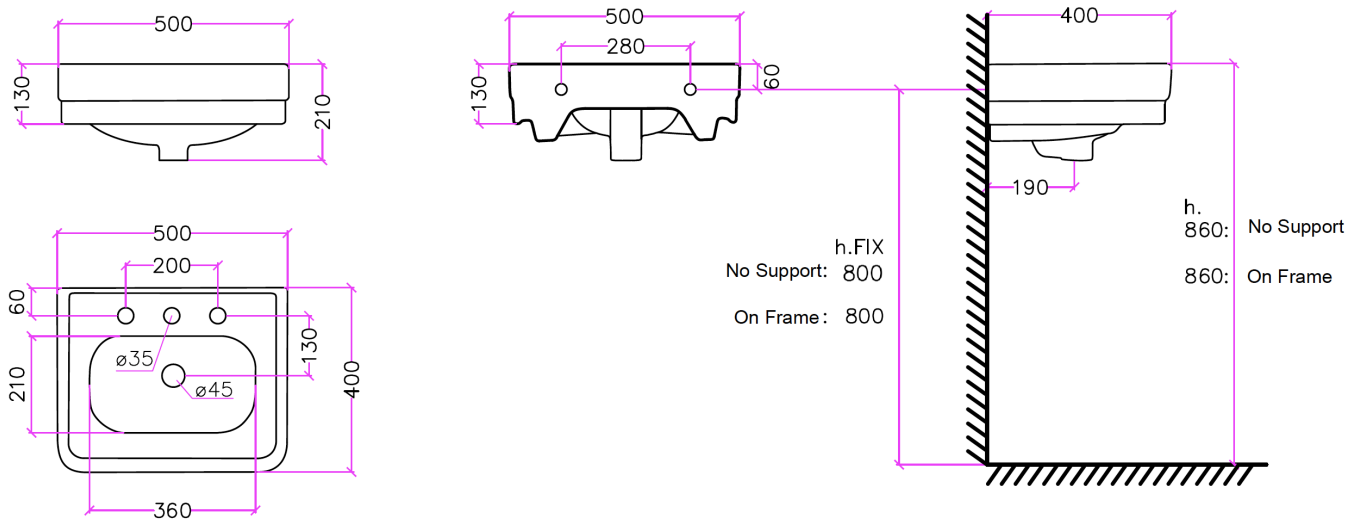

# SOHO VERY SMALL BASIN, WALL MOUNTED

The Soho basin is a reproduction of a classic 1930's basin. This basin is seen here wall hung and it can also be mounted on a frame. Available with 0, 1, 2 or 3 tap holes.

## Technical Details

Standard height from finished floor to top of basin is generally 860mm. However, height can be adjusted to suit.

Please ensure good fixing to wall.

## Product Notes

Dimensions in mm.

Please note that ceramic has a dimensional tolerance of + / - 3%.