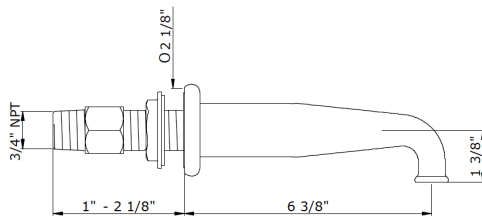

ROCKWELL WALL MOUNTED BATH TAPS WITH 6 3/8" CAST SPOUT - US

Rockwell wall mounted bath taps with cast spout. Available in two spout lengths, 6 3/8" or 8 1/2", and with either all metal or Rockwell colored ceramic crossheads: lilac/Bonbon, orange/Squash, black/Graphite/Ink, white/Snowdrop, grey/Seattle, green/Willow, blue/Powder and yellow/Sherbet. Manufactured in England.