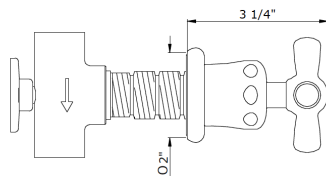

ROCKWELL WALL MOUNTED BATH TAPS WITH 6 3/8" CAST SPOUT - US

Rockwell wall mounted bath taps with cast spout. Available in two spout lengths, 6 3/8" or 8 1/2", and with either all metal or Rockwell colored ceramic crossheads: lilac/Bonbon, orange/Squash, black/Graphite/Ink, white/Snowdrop, grey/Seattle, green/Willow, blue/Powder and yellow/Sherbet. Manufactured in England.