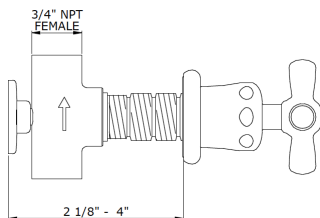

ROCKWELL WALL MOUNTED BATH TAPS WITH 6 3/8" CAST SPOUT - US

Rockwell wall mounted bath taps with cast spout. Available in two spout lengths, 6 3/8" or 8 1/2", and with either all metal or Rockwell colored ceramic crossheads: lilac/Bonbon, orange/Squash, black/Graphite/Ink, white/Snowdrop, grey/Seattle, green/Willow, blue/Powder and yellow/Sherbet. Manufactured in England.